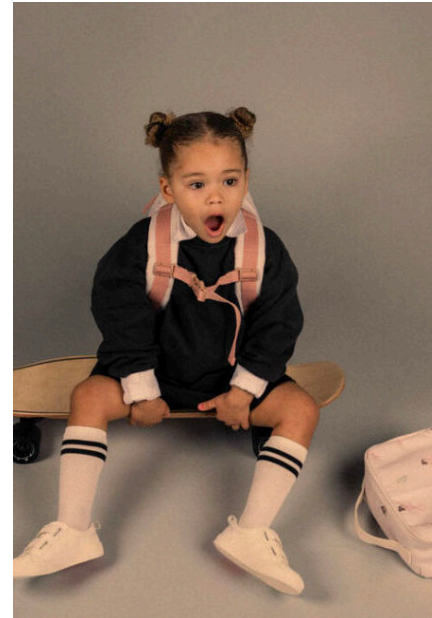

EMODELS

SINCE 2010

Judith C

EMODELS

SINCE 2010

Fortune Executive - office 2101 Cluster T - Jumeirah Lake Towers - Dubai - UAE

height120cm | 3'11" eyes colorBrown hair colorBlonde