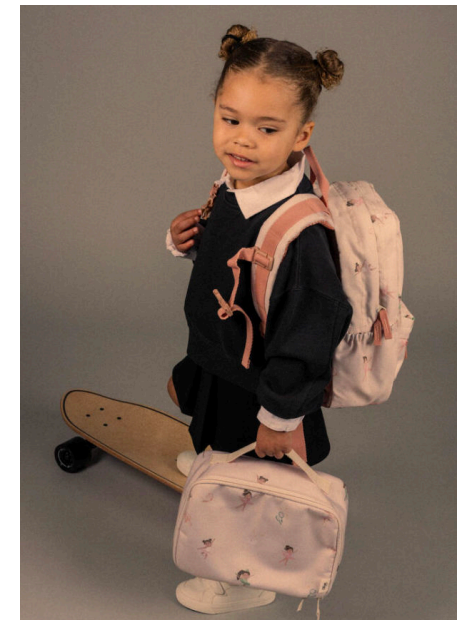

EMODELS

SINCE 2010

Judith C

EMODELS

SINCE 2010

Fortune Executive - office 2101 Cluster T - Jumeirah Lake Towers - Dubai - UAE

height120cm | 3'11" eyes colorBrown hair colorBlonde