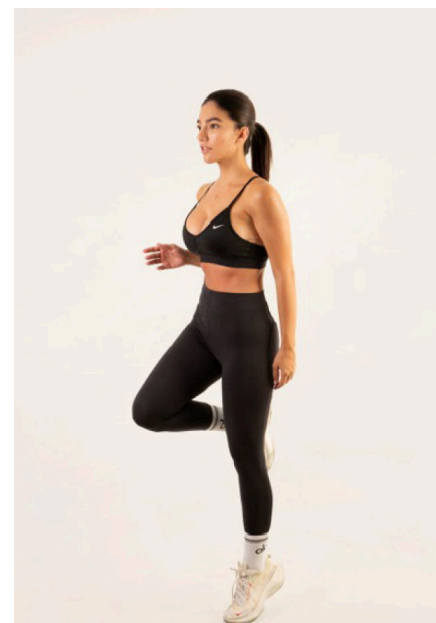

# EMODELS

SINCE 2010

Fortune Executive - office 2101 Cluster T - Jumeirah Lake Towers - Dubai - UAE

height 170cm | 5'7" bust 95cm | 37.5" waist 65cm | 25.5" hips 100cm | 39.5" eyes color Brown hair color Black