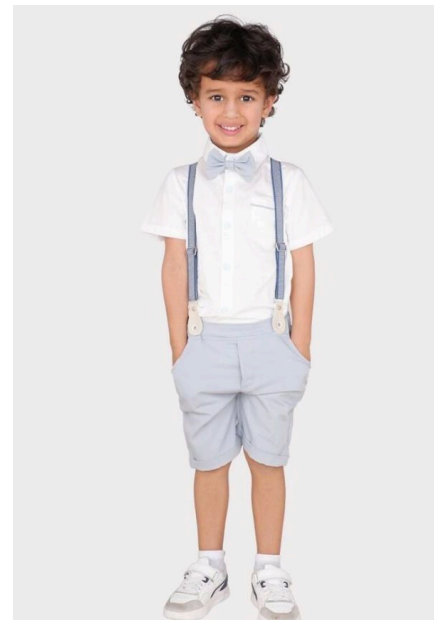

EMODELS

SINCE 2010

Rory C

EMODELS

SINCE 2010

Fortune Executive - office 2101 Cluster T - Jumeirah Lake Towers - Dubai - UAE

height118cm | 3'10.5" waist53cm | 21" eyes colorBrown hair colorBlack