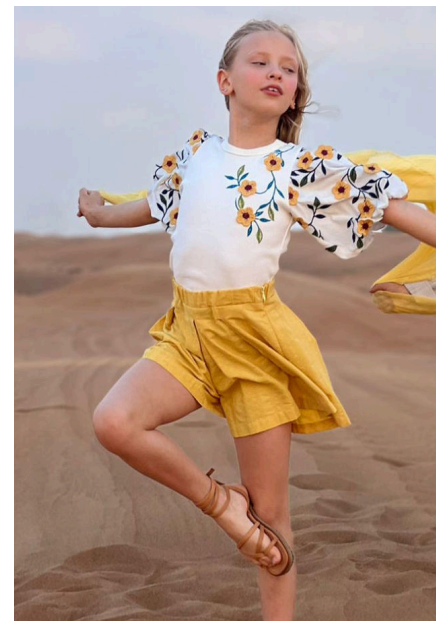

EMODELS

SINCE 2010

Viktoria S

EMODELS

SINCE 2010

Fortune Executive - office 2101 Cluster T - Jumeirah Lake Towers - Dubai - UAE

height 140cm | 4'7" eyes color Grey hair color Blonde