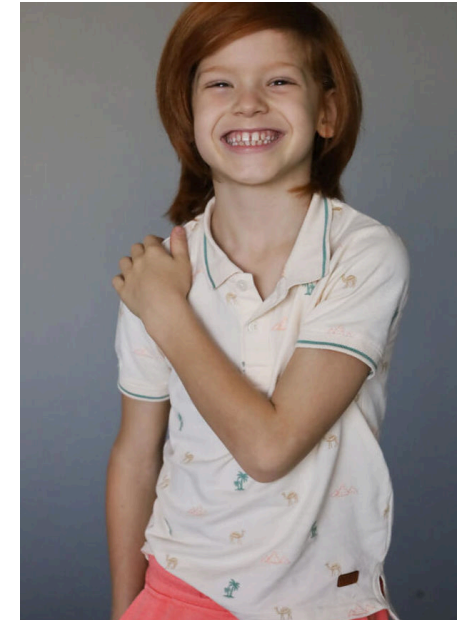

EMODELS

SINCE 2010

Tomas I

EMODELS

SINCE 2010

Fortune Executive - office 2101 Cluster T - Jumeirah Lake Towers - Dubai - UAE

height132cm | 4'4" eyes colorBrown hair colorDark Red