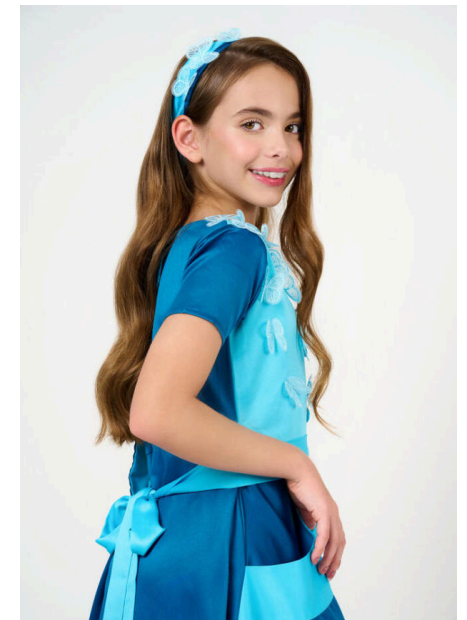

EMODELS

SINCE 2010

Mariana G

EMODELS

SINCE 2010

Fortune Executive - office 2101 Cluster T - Jumeirah Lake Towers - Dubai - UAE

height146cm | 4'9.5" eyes colorHazel hair colorBrown