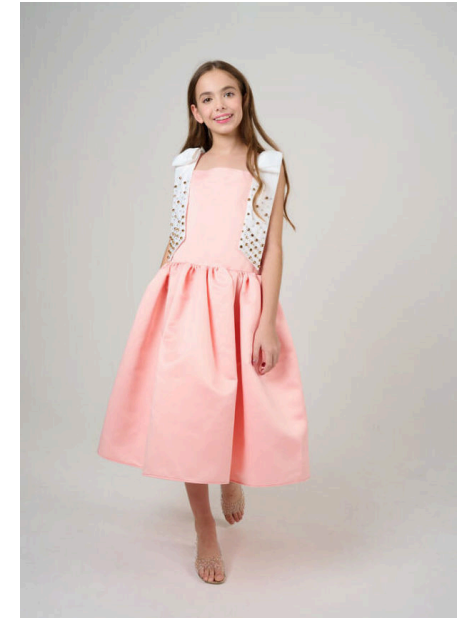

EMODELS

SINCE 2010

Mariana G

EMODELS

SINCE 2010

Fortune Executive - office 2101 Cluster T - Jumeirah Lake Towers - Dubai - UAE

height146cm | 4'9.5" eyes colorHazel hair colorBrown