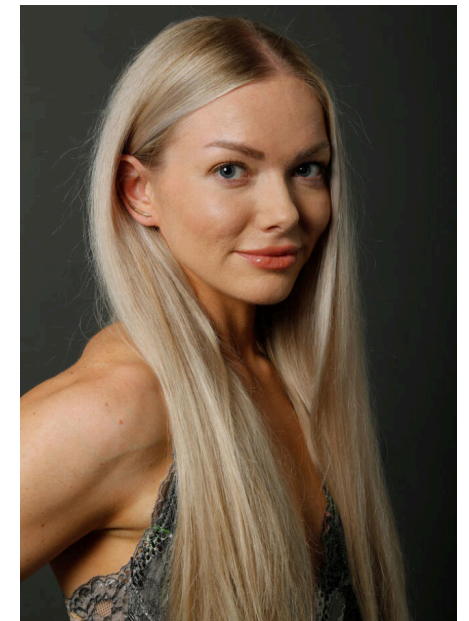

EMODELS

SINCE 2010

Tamsin S

EMODELS

SINCE 2010

Fortune Executive - office 2101 Cluster T - Jumeirah Lake Towers - Dubai - UAE

height 162cm | 5'4" bust 86cm | 34" waist 68cm | 27" hips 98cm | 38.5" eyes color Blue hair color Blonde