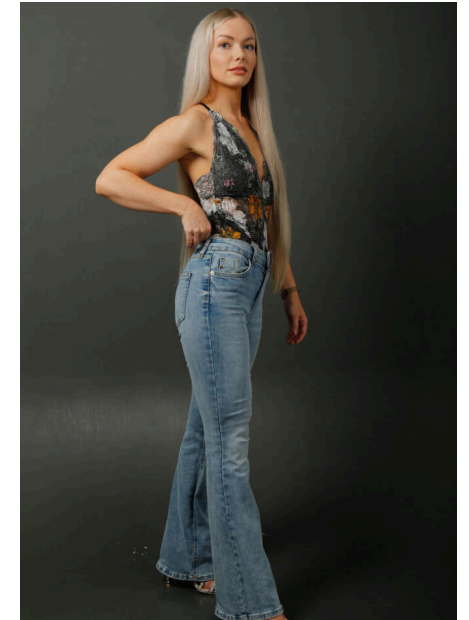

EMODELS

SINCE 2010

Tamsin S

EMODELS

SINCE 2010

Fortune Executive - office 2101 Cluster T - Jumeirah Lake Towers - Dubai - UAE

height 162cm | 5'4" bust 86cm | 34" waist 68cm | 27" hips 98cm | 38.5" eyes color Blue hair color Blonde