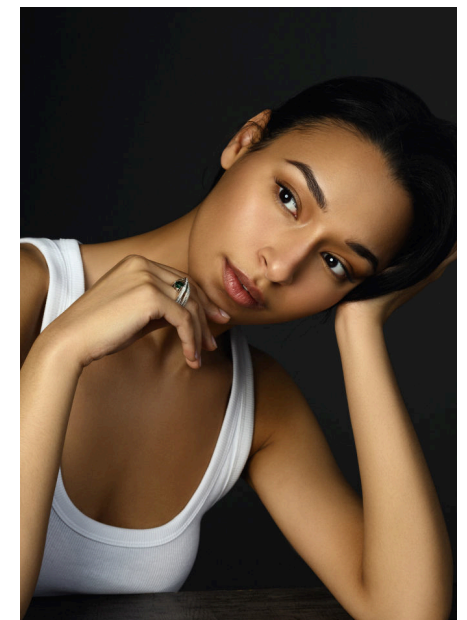

EMODELS

SINCE 2010

Leila B

EMODELS

SINCE 2010

Fortune Executive - office 2101 Cluster T - Jumeirah Lake Towers - Dubai - UAE

height 174cm | 5'8.5" bust 81cm | 32" waist 63cm | 25" hips 89cm | 35" eyes color Brown hair color Black