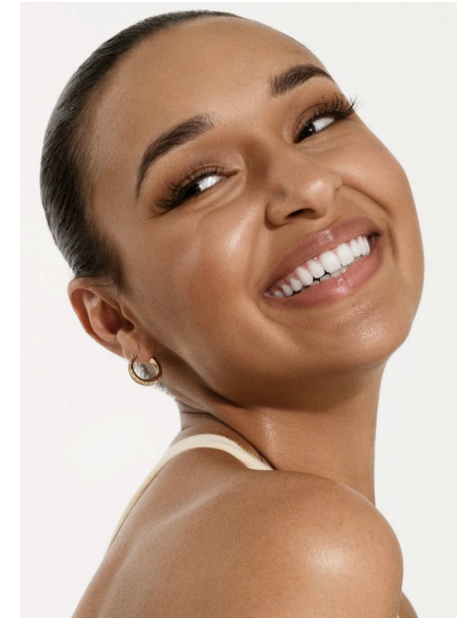

EMODELS

SINCE 2010

Leila B

EMODELS

SINCE 2010

Fortune Executive - office 2101 Cluster T - Jumeirah Lake Towers - Dubai - UAE

height 174cm | 5'8.5" bust 81cm | 32" waist 63cm | 25" hips 89cm | 35" eyes color Brown hair color Black