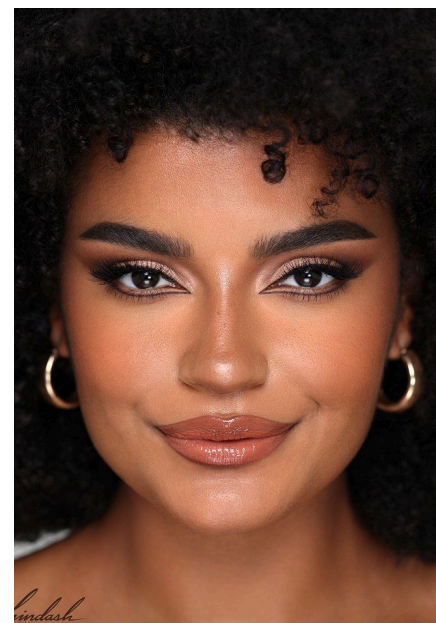

# EMODELS

SINCE 2010

Fortune Executive - office 2101 Cluster T - Jumeirah Lake Towers - Dubai - UAE

height 172cm | 5'7.5" bust 89cm | 35" waist 69cm | 27" hips 94cm | 37" eyes color Brown hair color Brown