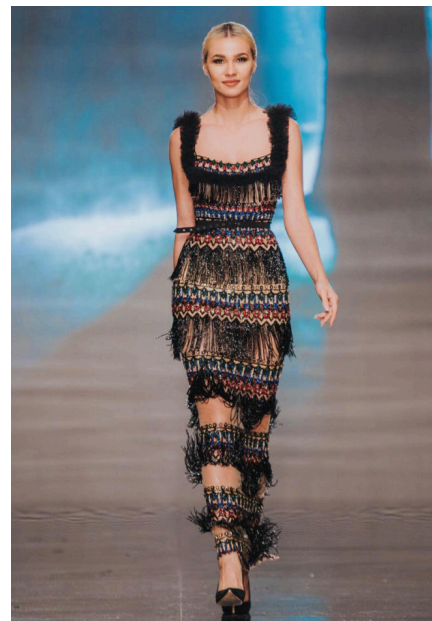

# EMODELS

SINCE 2010

Simona L

# EMODELS

SINCE 2010

Fortune Executive - office 2101 Cluster T - Jumeirah Lake Towers - Dubai - UAE

height 176cm | 5'9.5" bust 86cm | 34" waist 61cm | 24" hips 90cm | 35.5"  
eyes color Brown hair color Blonde