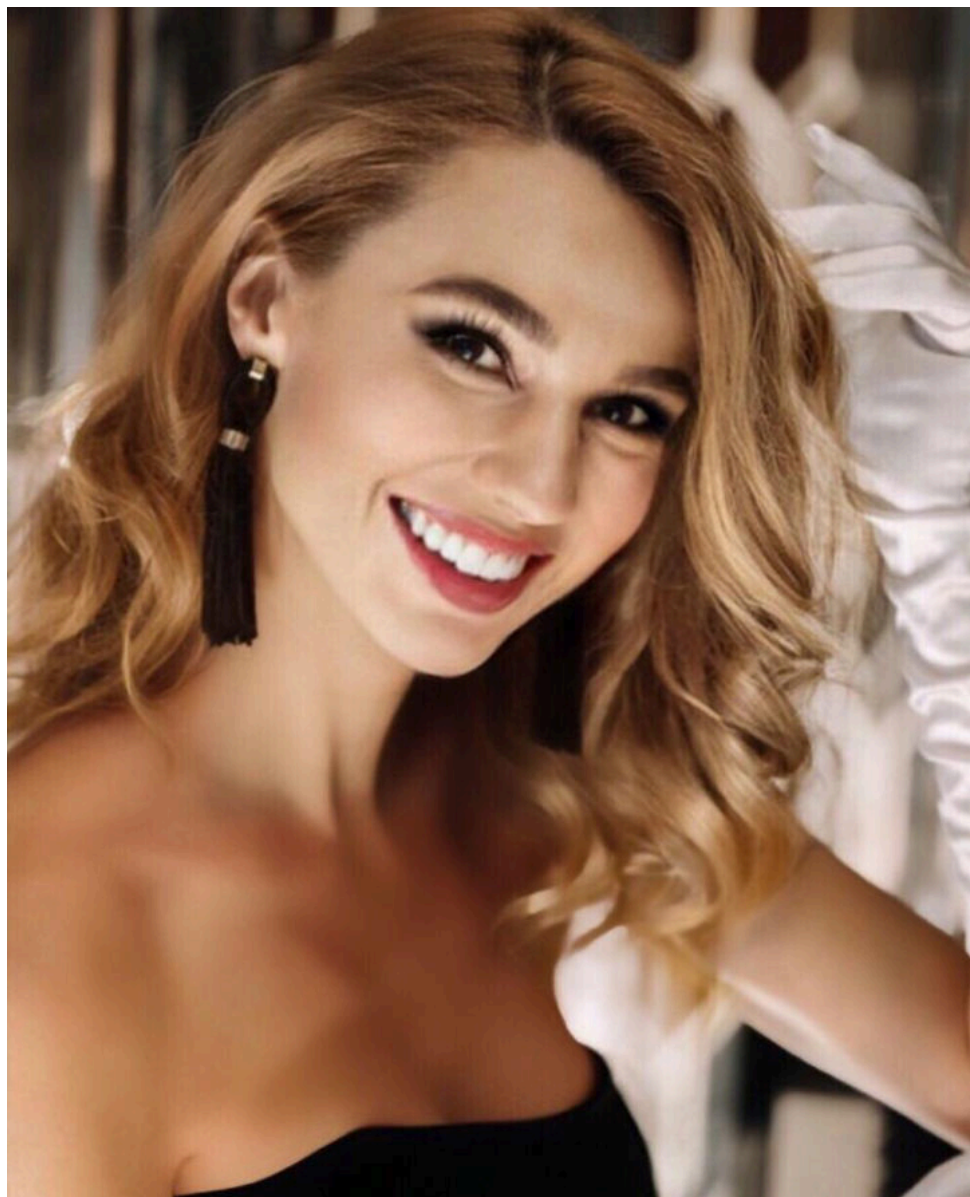

# EMODELS

SINCE 2010

Simona L

# EMODELS

SINCE 2010

Fortune Executive - office 2101 Cluster T - Jumeirah Lake Towers - Dubai - UAE

height 176cm | 5'9.5" bust 86cm | 34" waist 61cm | 24" hips 90cm | 35.5"  
eyes color Brown hair color Blonde