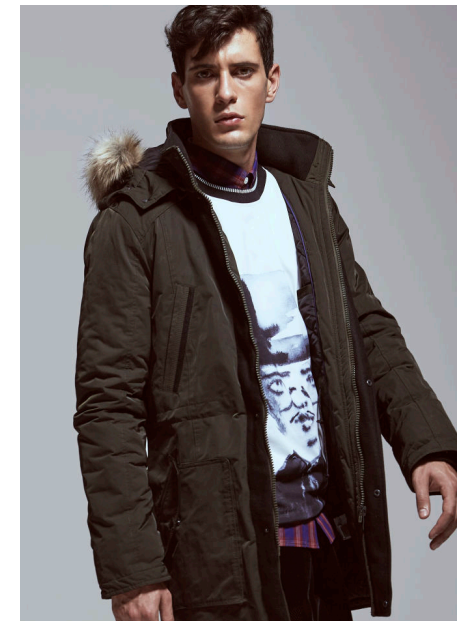

EMODELS

SINCE 2010

Albert T

EMODELS

SINCE 2010

Fortune Executive - office 2101 Cluster T - Jumeirah Lake Towers - Dubai - UAE

height 184cm | 6'0.5" chest 87cm | 34.5" waist 78cm | 30.5"
eyes color Brown hair color Black