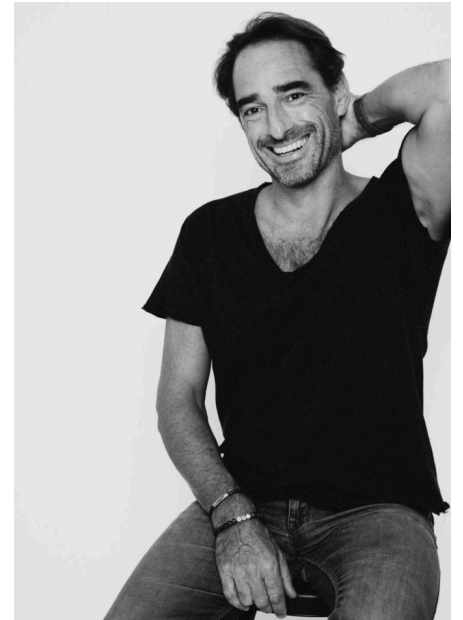

EMODELS

SINCE 2010

Alex A

EMODELS

SINCE 2010

Fortune Executive - office 2101 Cluster T - Jumeirah Lake Towers - Dubai - UAE

height 188cm | 6'2" chest 103cm | 40.5" waist 89cm | 35"
eyes color Brown hair color Brown