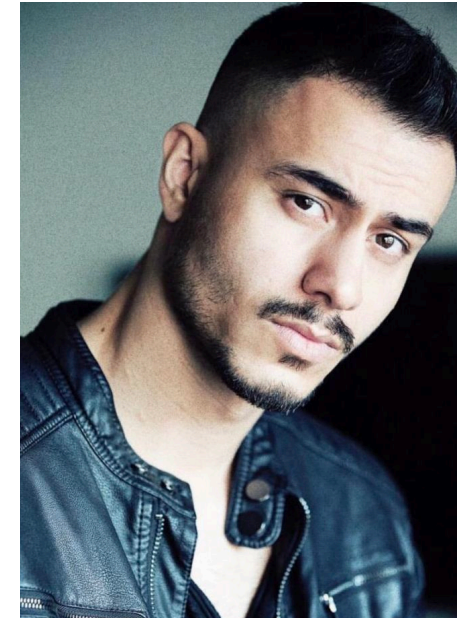

EMODELS

SINCE 2010

Hamid R

EMODELS

SINCE 2010

Fortune Executive - office 2101 Cluster T - Jumeirah Lake Towers - Dubai - UAE

height190cm | 6'3" chest99cm | 39" waist81cm | 32" eyes colorBrown
hair colorBlack