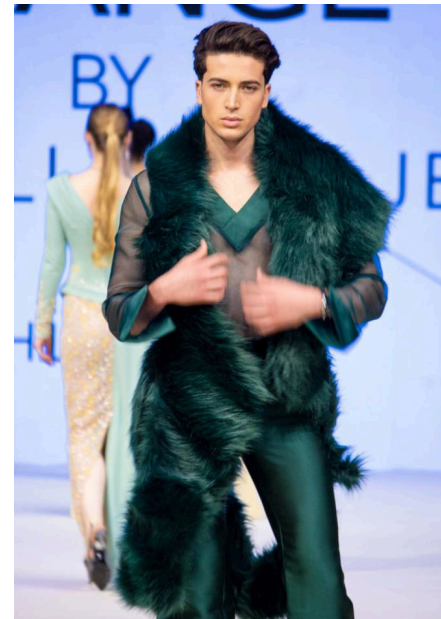

EMODELS

SINCE 2010

Achraf J

EMODELS

SINCE 2010

Fortune Executive - office 2101 Cluster T - Jumeirah Lake Towers - Dubai - UAE

height189cm | 6'2.5" chest81cm | 32" waist76cm | 30" eyes colorGreen
hair colorBrown