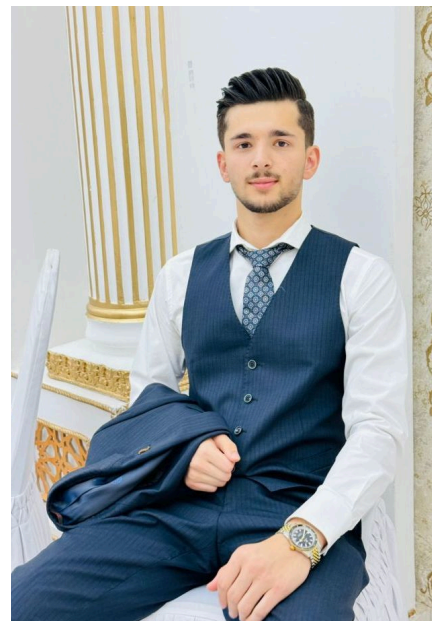

# EMODELS

SINCE 2010

Hasib N

# EMODELS

SINCE 2010

Fortune Executive - office 2101 Cluster T - Jumeirah Lake Towers - Dubai - UAE

height182cm | 5'11.5" waist60cm | 23.5" eyes colorBrown  
hair colorBlack