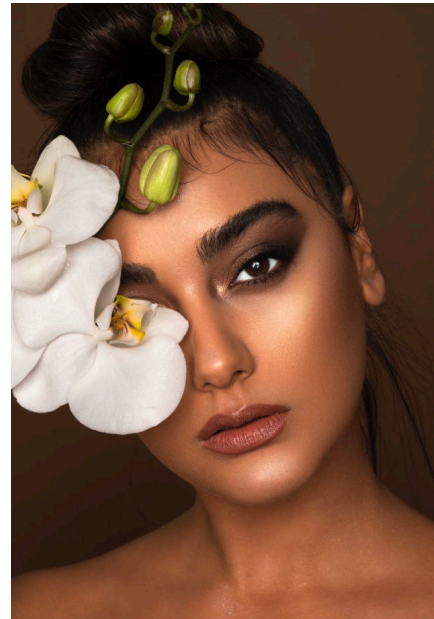

EMODELS

SINCE 2010

Giti A

EMODELS

SINCE 2010

Fortune Executive - office 2101 Cluster T - Jumeirah Lake Towers - Dubai - UAE

height 175cm | 5'9" bust 92cm | 36" waist 70cm | 27.5" hips 93cm | 36.5" eyes color Brown hair color Black