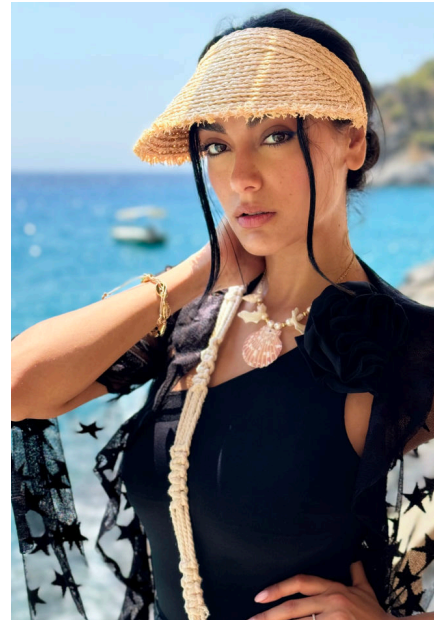

EMODELS

SINCE 2010

Giti A

EMODELS

SINCE 2010

Fortune Executive - office 2101 Cluster T - Jumeirah Lake Towers - Dubai - UAE

height 175cm | 5'9" bust 92cm | 36" waist 70cm | 27.5" hips 93cm | 36.5" eyes color Brown hair color Black