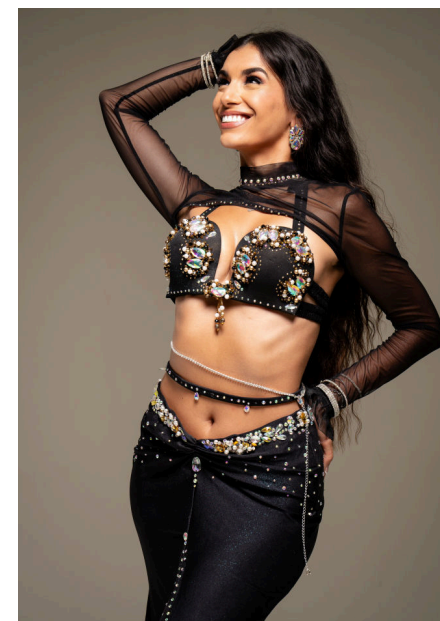

# EMODELS

SINCE 2010

Katia B

# EMODELS

SINCE 2010

Fortune Executive - office 2101 Cluster T - Jumeirah Lake Towers - Dubai - UAE

height 169cm | 5'6.5" bust 84cm | 33" waist 64cm | 25" hips 98cm | 38.5"  
eyes color Brown hair color Brown