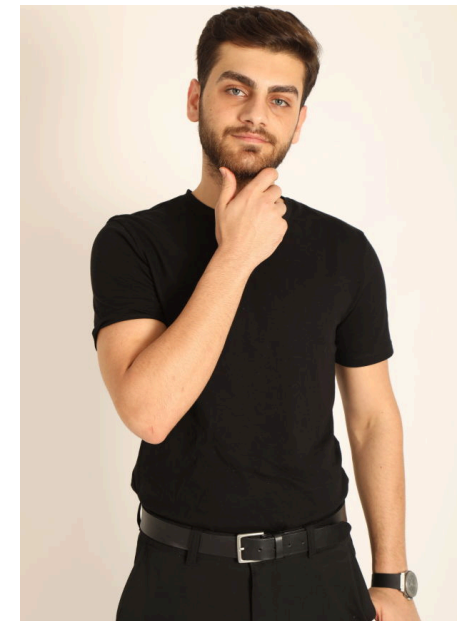

EMODELS

SINCE 2010

Fardin A

EMODELS

SINCE 2010

Fortune Executive - office 2101 Cluster T - Jumeirah Lake Towers - Dubai - UAE

height 186cm | 6'1" chest 103cm | 40.5" waist 91cm | 36"
eyes color Blue/Grey hair color Brown