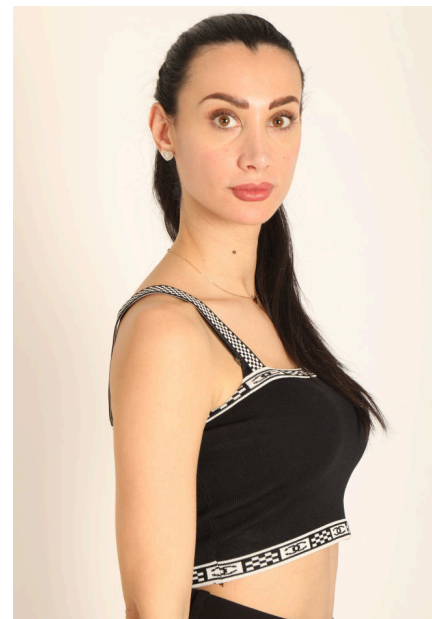

# EMODELS

SINCE 2010

Ranim B

# EMODELS

SINCE 2010

Fortune Executive - office 2101 Cluster T - Jumeirah Lake Towers - Dubai - UAE

height 173cm | 5'8" bust 82cm | 32.5" waist 72cm | 28.5"  
eyes color Brown hair color Black