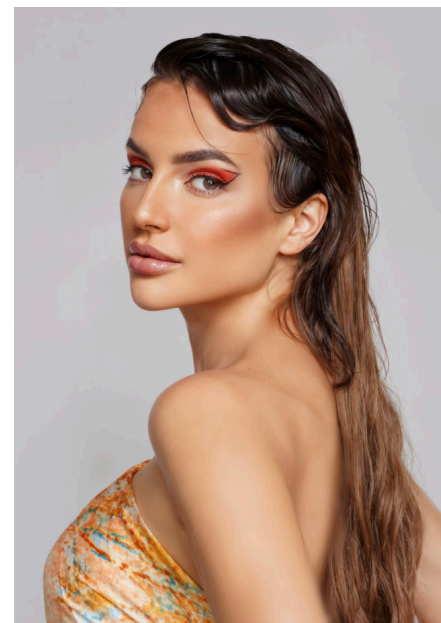

EMODELS

SINCE 2010

Tatiana K

EMODELS

SINCE 2010

Fortune Executive - office 2101 Cluster T - Jumeirah Lake Towers - Dubai - UAE

height170cm | 5'7" bust84cm | 33" waist64cm | 25" hips89cm | 35" eyes colorBrown hair colorLight Brown