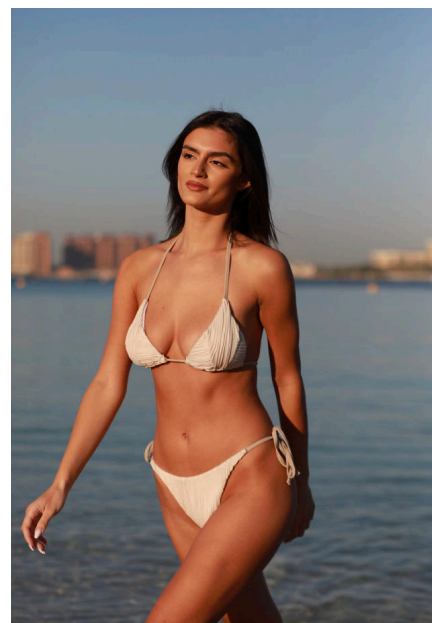

# EMODELS

SINCE 2010

Angelina C

# EMODELS

SINCE 2010

Fortune Executive - office 2101 Cluster T - Jumeirah Lake Towers - Dubai - UAE

height172cm | 5'7.5" bust90cm | 35.5" waist64cm | 25" hips87cm | 34.5" eyes colorBrown hair colorDark Brown