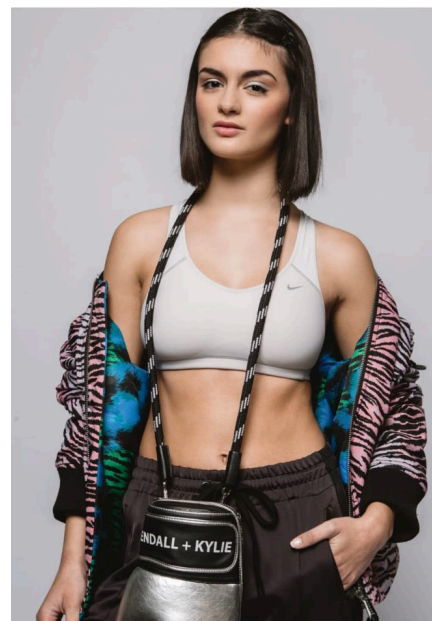

# EMODELS

SINCE 2010

Angelina C

# EMODELS

SINCE 2010

Fortune Executive - office 2101 Cluster T - Jumeirah Lake Towers - Dubai - UAE

height172cm | 5'7.5" bust90cm | 35.5" waist64cm | 25" hips87cm | 34.5" eyes colorBrown hair colorDark Brown