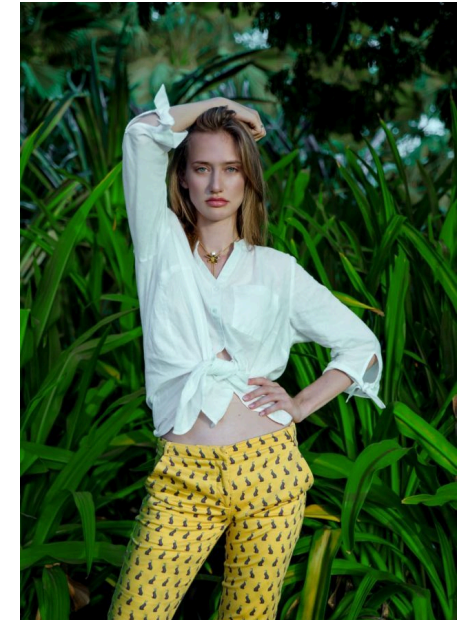

# EMODELS

SINCE 2010

Victoria Sk

# EMODELS

SINCE 2010

Fortune Executive - office 2101 Cluster T - Jumeirah Lake Towers - Dubai - UAE

height 173cm | 5'8" bust 83cm | 32.5" waist 61cm | 24" hips 87cm | 34.5"  
eyes color Green hair color Dark Blonde