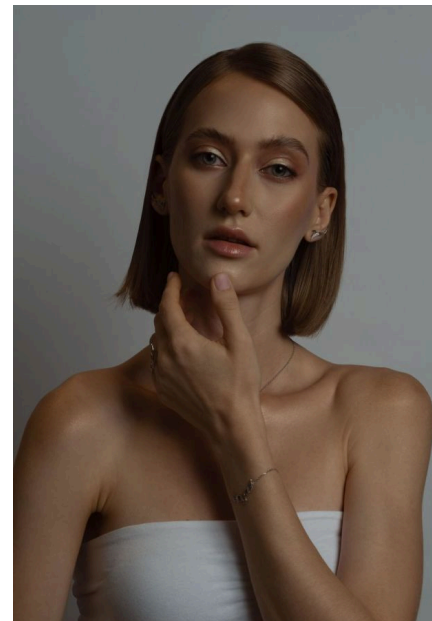

# EMODELS

SINCE 2010

Victoria Sk

# EMODELS

SINCE 2010

Fortune Executive - office 2101 Cluster T - Jumeirah Lake Towers - Dubai - UAE

height 173cm | 5'8" bust 83cm | 32.5" waist 61cm | 24" hips 87cm | 34.5"  
eyes color Green hair color Dark Blonde