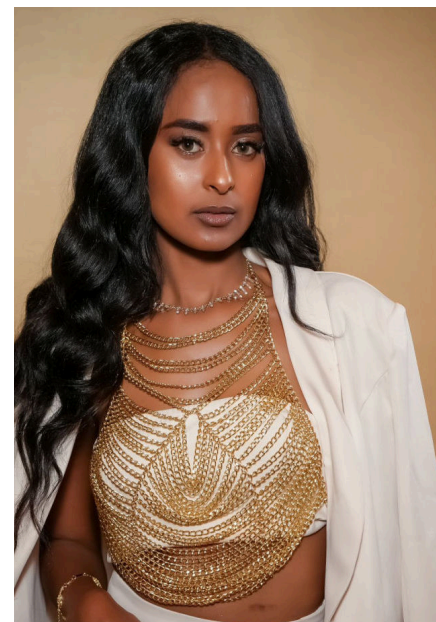

EMODELS

SINCE 2010

Adiam H

EMODELS

SINCE 2010

Fortune Executive - office 2101 Cluster T - Jumeirah Lake Towers - Dubai - UAE

height170cm | 5'7" bust79cm | 31" waist61cm | 24" hips94cm | 37"
eyes colorBrown hair colorBlack