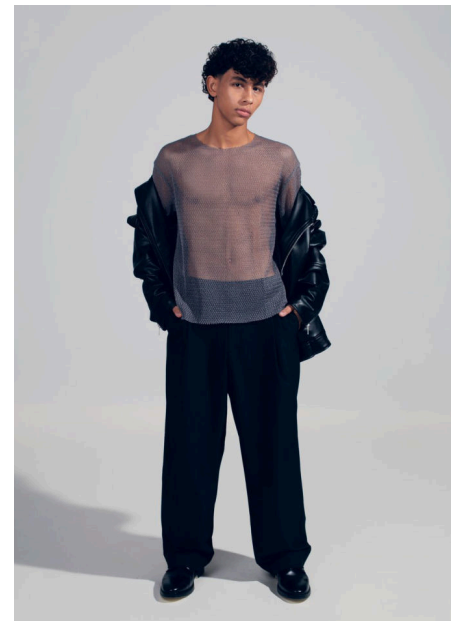

EMODELS

SINCE 2010

Yusuf H

EMODELS

SINCE 2010

Fortune Executive - office 2101 Cluster T - Jumeirah Lake Towers - Dubai - UAE

height 175cm | 5'9" chest 89cm | 35" waist 73cm | 28.5" eyes color Brown
hair color Dark Brown