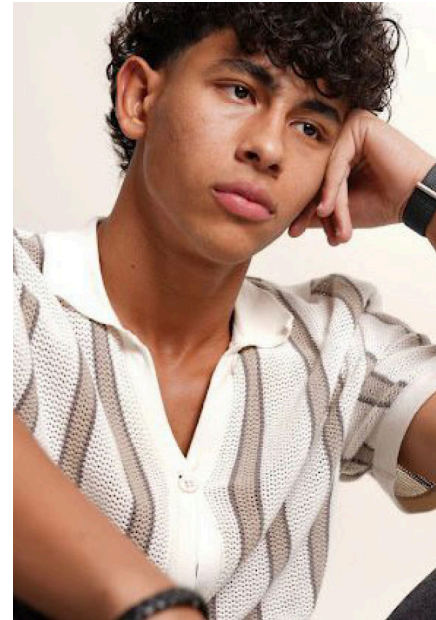

EMODELS

SINCE 2010

Yusuf H

EMODELS

SINCE 2010

Fortune Executive - office 2101 Cluster T - Jumeirah Lake Towers - Dubai - UAE

height 175cm | 5'9" chest 89cm | 35" waist 73cm | 28.5" eyes color Brown
hair color Dark Brown