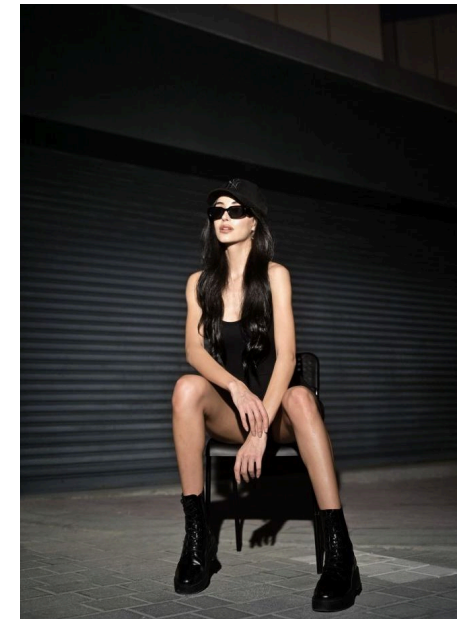

EMODELS

SINCE 2010

Rouaa F

EMODELS

SINCE 2010

Fortune Executive - office 2101 Cluster T - Jumeirah Lake Towers - Dubai - UAE

height181cm | 5'11.5" bust86cm | 34" waist64cm | 25" hips98cm | 38.5" eyes colorBrown hair colorBlack