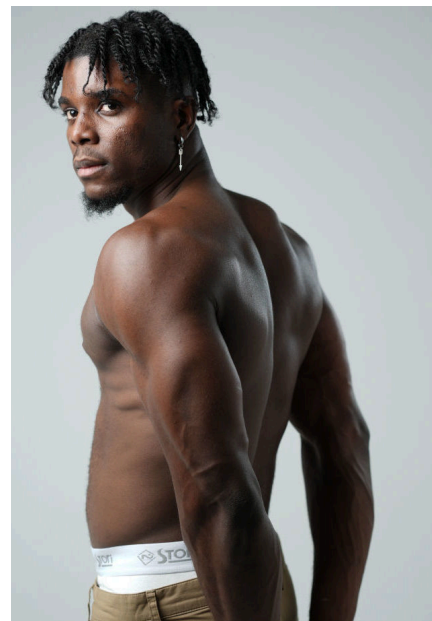

EMODELS

SINCE 2010

Franklin O

EMODELS

SINCE 2010

Fortune Executive - office 2101 Cluster T - Jumeirah Lake Towers - Dubai - UAE

height 194cm | 6'4.5" chest 105cm | 41.5" waist 85cm | 33.5"
eyes color Brown hair color Black