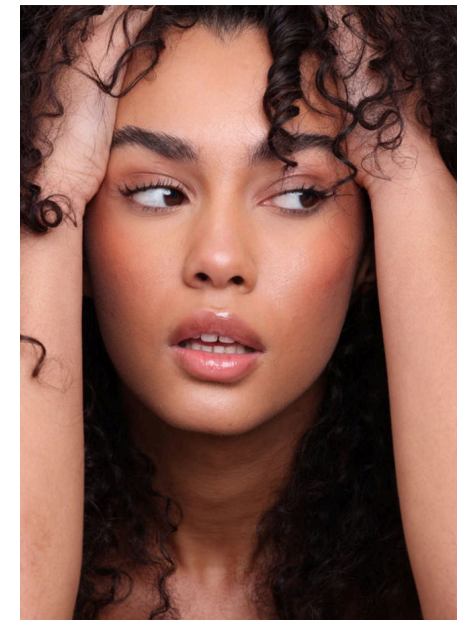

EMODELS

SINCE 2010

Celine M

EMODELS

SINCE 2010

Fortune Executive - office 2101 Cluster T - Jumeirah Lake Towers - Dubai - UAE

height 174cm | 5'8.5" bust 80cm | 31.5" waist 64cm | 25" hips 97cm | 38" eyes color Brown hair color Black