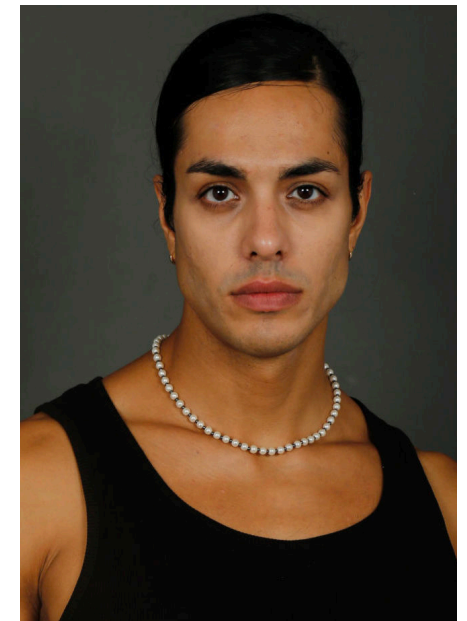

EMODELS

SINCE 2010

Pedram S

EMODELS

SINCE 2010

Fortune Executive - office 2101 Cluster T - Jumeirah Lake Towers - Dubai - UAE

height188cm | 6'2" chest98cm | 38.5" waist81cm | 32" hips96cm | 38"
eyes colorBrown hair colorBrown