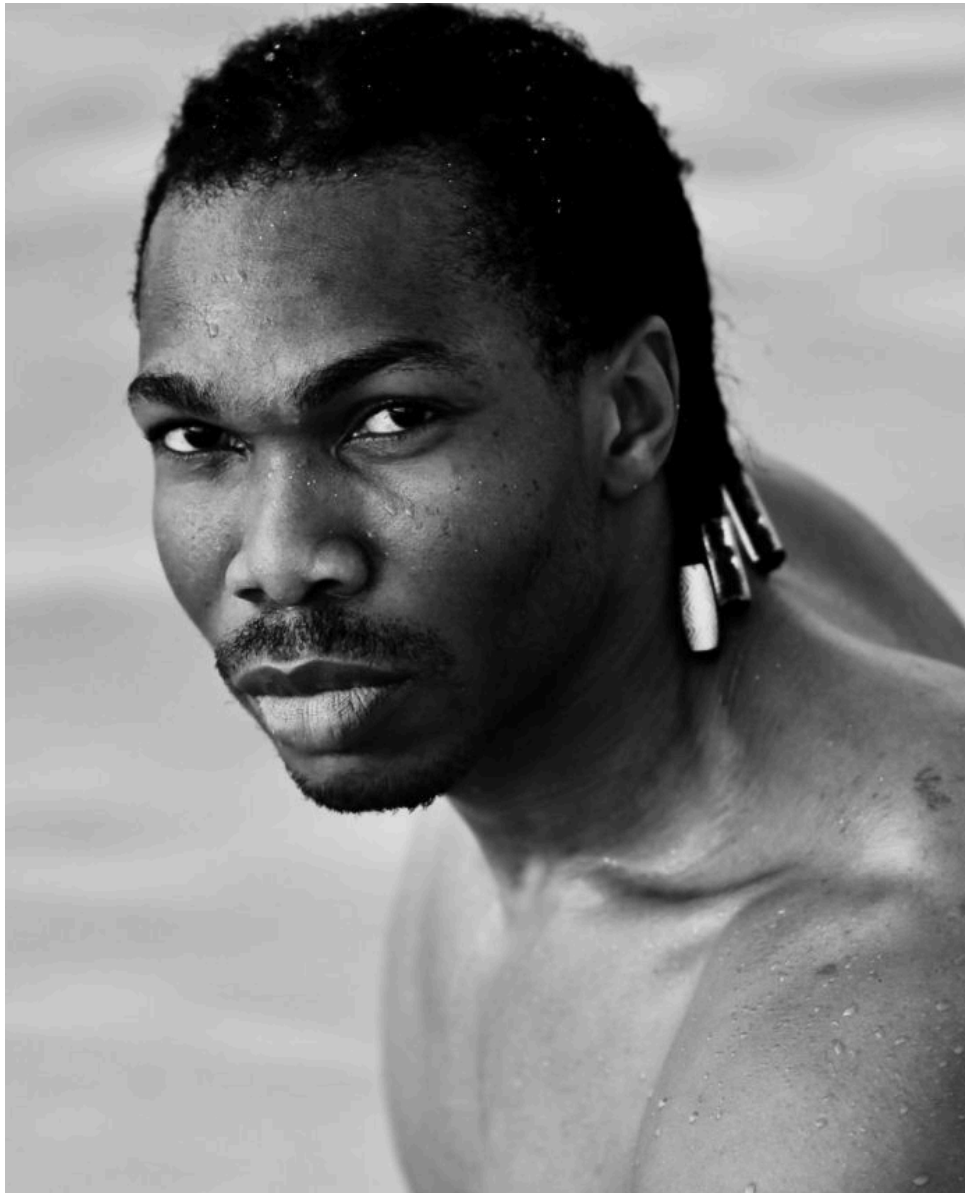

# EMODELS

SINCE 2010

Haruna H

# EMODELS

SINCE 2010

Fortune Executive - office 2101 Cluster T - Jumeirah Lake Towers - Dubai - UAE

height 193cm | 6'4" chest 100cm | 39.5" waist 85cm | 33.5" hips 90cm | 35.5" eyes color Brown hair color Black