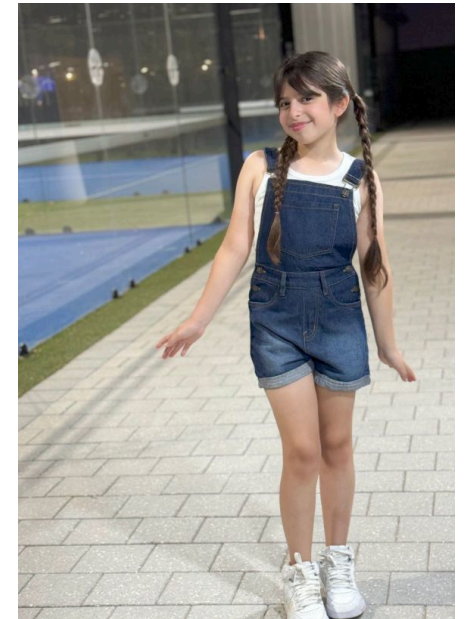

EMODELS

SINCE 2010

Amal A

EMODELS

SINCE 2010

Fortune Executive - office 2101 Cluster T - Jumeirah Lake Towers - Dubai - UAE

height137cm | 4'6" eyes colorBrown hair colorBrown