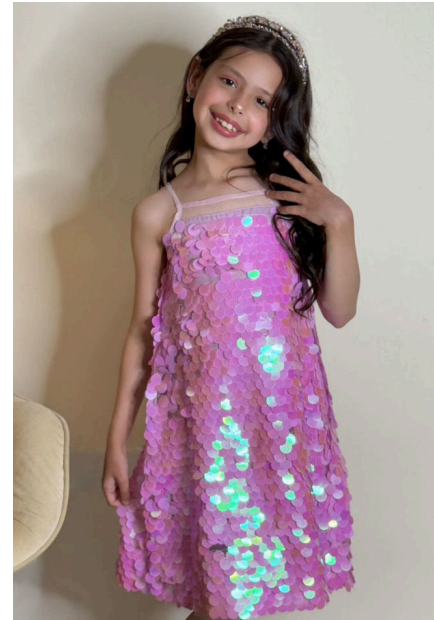

# EMODELS

SINCE 2010

Mera A

# EMODELS

SINCE 2010

Fortune Executive - office 2101 Cluster T - Jumeirah Lake Towers - Dubai - UAE

height127cm | 4'2" eyes colorBrown hair colorBlack