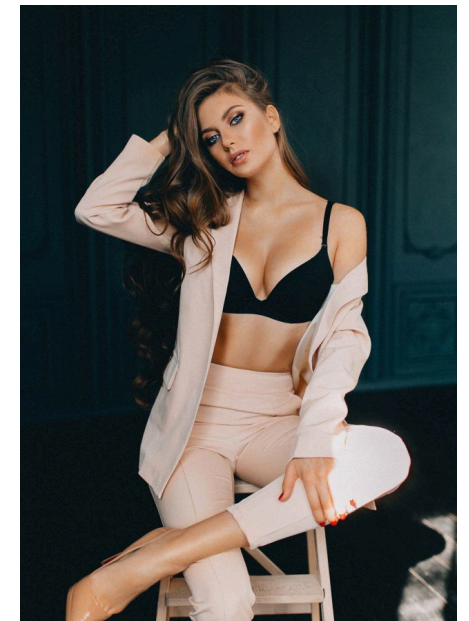

EMODELS

SINCE 2010

Uliana L

EMODELS

SINCE 2010

Fortune Executive - office 2101 Cluster T - Jumeirah Lake Towers - Dubai - UAE

height 174cm | 5'8.5" bust 87cm | 34.5" waist 61cm | 24" hips 92cm | 36"
eyes color Blue/Grey hair color Brunette