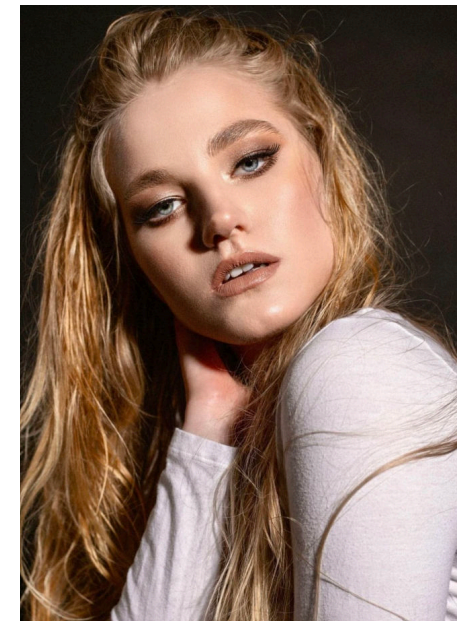

EMODELS

SINCE 2010

Palina K

EMODELS

SINCE 2010

Fortune Executive - office 2101 Cluster T - Jumeirah Lake Towers - Dubai - UAE

height 173cm | 5'8" bust 82cm | 32.5" waist 62cm | 24.5" hips 92cm | 36"
eyes color Blue hair color Blonde