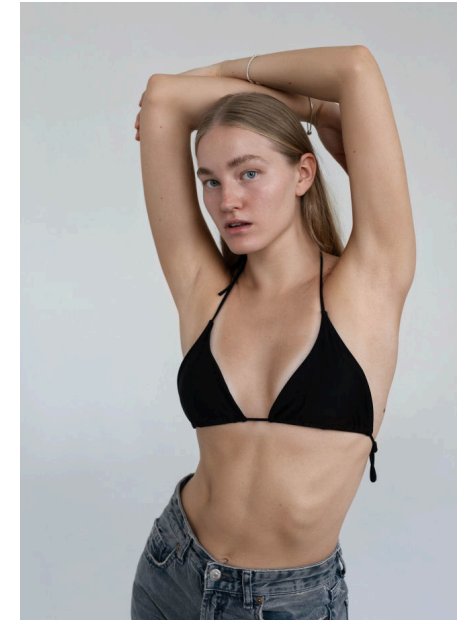

EMODELS

SINCE 2010

Palina K

EMODELS

SINCE 2010

Fortune Executive - office 2101 Cluster T - Jumeirah Lake Towers - Dubai - UAE

height 173cm | 5'8" bust 82cm | 32.5" waist 62cm | 24.5" hips 92cm | 36"
eyes color Blue hair color Blonde