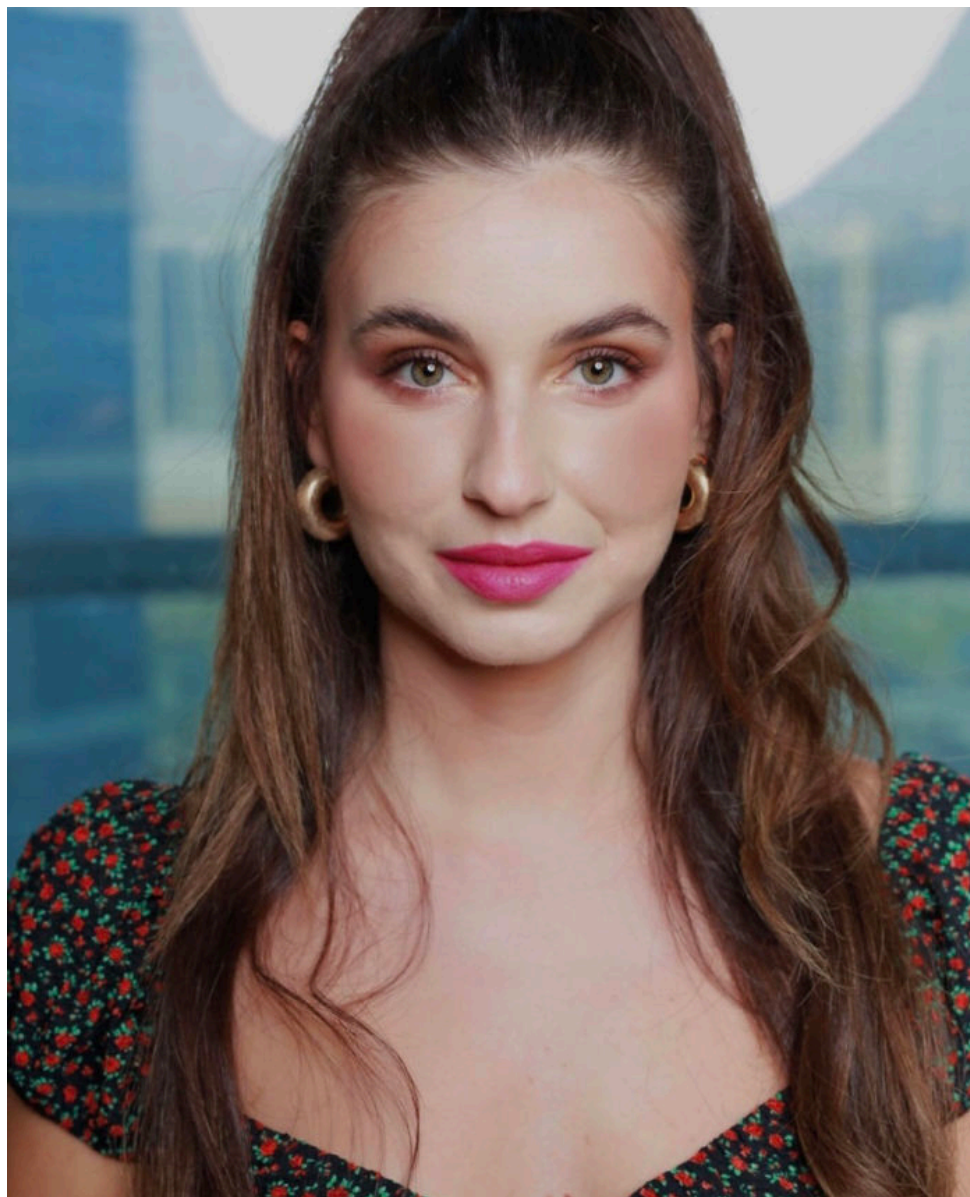

EMODELS

SINCE 2010

Serena P

EMODELS

SINCE 2010

Fortune Executive - office 2101 Cluster T - Jumeirah Lake Towers - Dubai - UAE

height 167cm | 5'5.5" bust 80cm | 31.5" waist 66cm | 26" hips 90cm | 35.5" eyes color Green hair color Brown