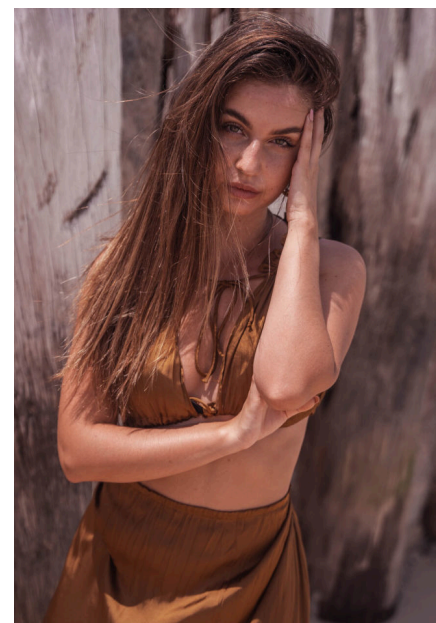

EMODELS

SINCE 2010

Serena P

EMODELS

SINCE 2010

Fortune Executive - office 2101 Cluster T - Jumeirah Lake Towers - Dubai - UAE

height 167cm | 5'5.5" bust 80cm | 31.5" waist 66cm | 26" hips 90cm | 35.5" eyes color Green hair color Brown