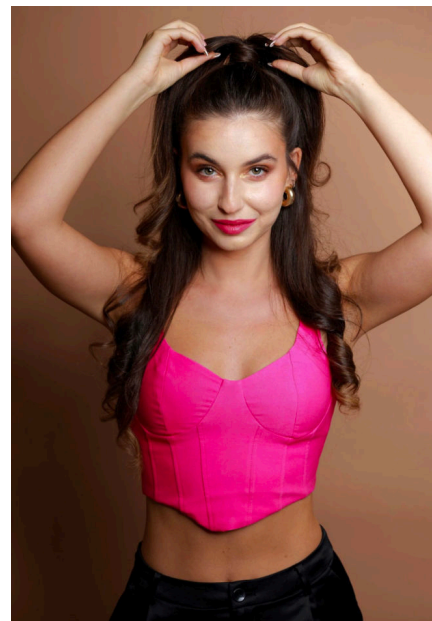

EMODELS

SINCE 2010

Serena P

EMODELS

SINCE 2010

Fortune Executive - office 2101 Cluster T - Jumeirah Lake Towers - Dubai - UAE

height 167cm | 5'5.5" bust 80cm | 31.5" waist 66cm | 26" hips 90cm | 35.5" eyes color Green hair color Brown