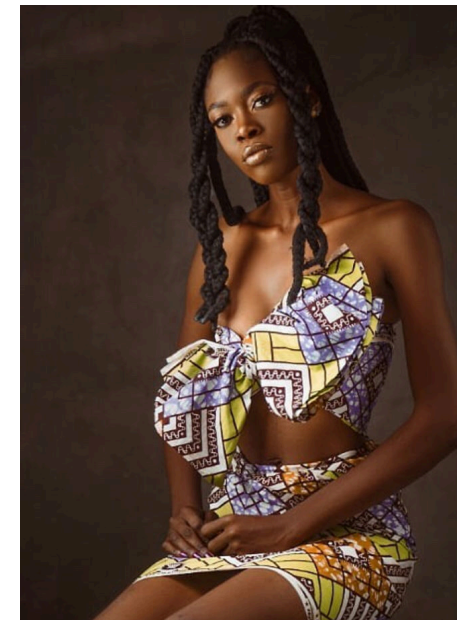

EMODELS

SINCE 2010

Abigail A

EMODELS

SINCE 2010

Fortune Executive - office 2101 Cluster T - Jumeirah Lake Towers - Dubai - UAE

height180cm | 5'11" bust81cm | 32" waist64cm | 25" hips90cm | 35.5"
eyes colorBrown hair colorBlack