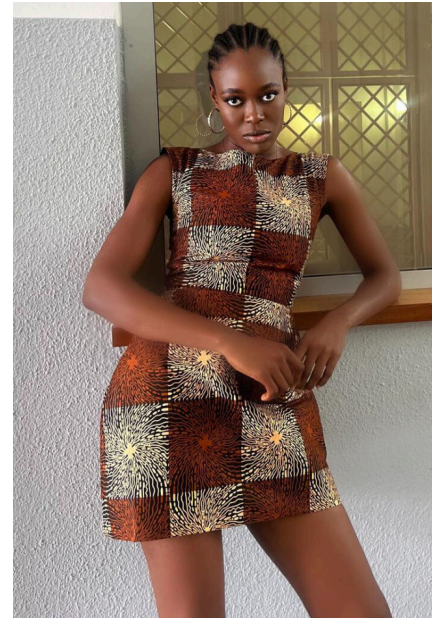

EMODELS

SINCE 2010

Abigail A

EMODELS

SINCE 2010

Fortune Executive - office 2101 Cluster T - Jumeirah Lake Towers - Dubai - UAE

height180cm | 5'11" bust81cm | 32" waist64cm | 25" hips90cm | 35.5"
eyes colorBrown hair colorBlack