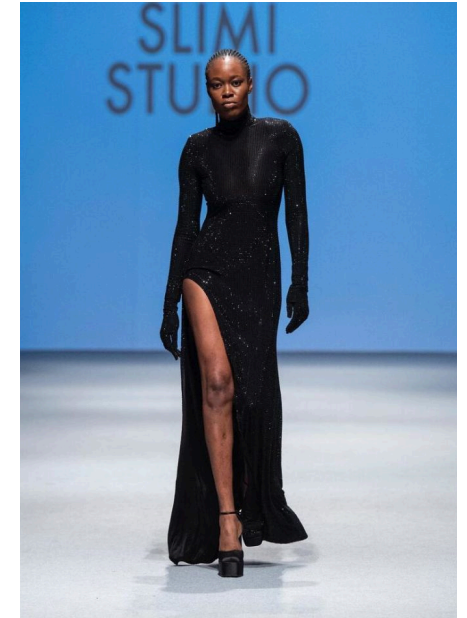

EMODELS

SINCE 2010

Abigail A

EMODELS

SINCE 2010

Fortune Executive - office 2101 Cluster T - Jumeirah Lake Towers - Dubai - UAE

height180cm | 5'11" bust81cm | 32" waist64cm | 25" hips90cm | 35.5"
eyes colorBrown hair colorBlack