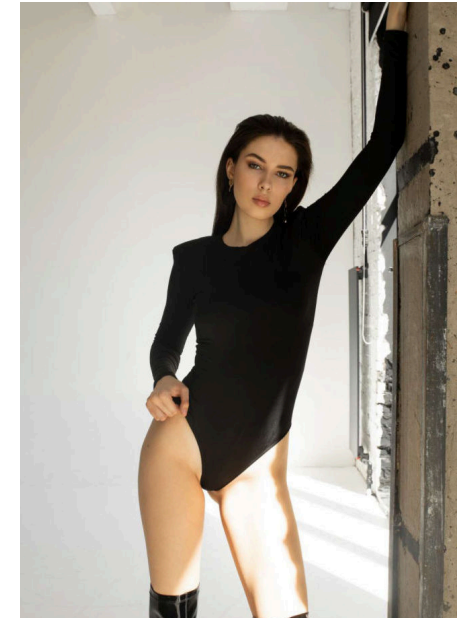

# EMODELS

SINCE 2010

Anastasia H

# EMODELS

SINCE 2010

Fortune Executive - office 2101 Cluster T - Jumeirah Lake Towers - Dubai - UAE

height180cm | 5'11" bust89cm | 35" waist63cm | 25" hips89cm | 35"  
eyes colorGreen hair colorBrown