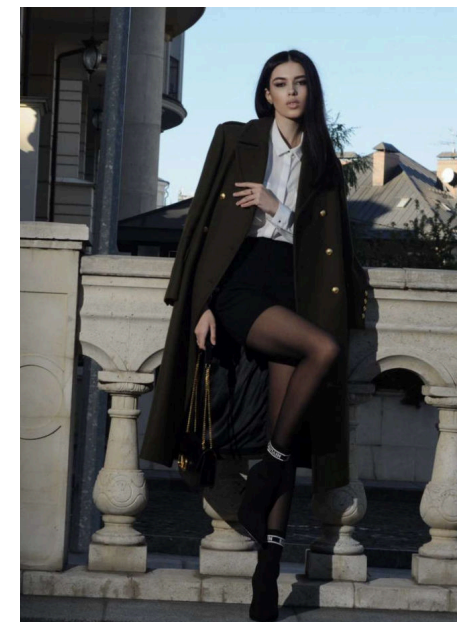

# EMODELS

SINCE 2010

Fortune Executive - office 2101 Cluster T - Jumeirah Lake Towers - Dubai - UAE

height180cm | 5'11" bust89cm | 35" waist63cm | 25" hips89cm | 35"  
eyes colorGreen hair colorBrown