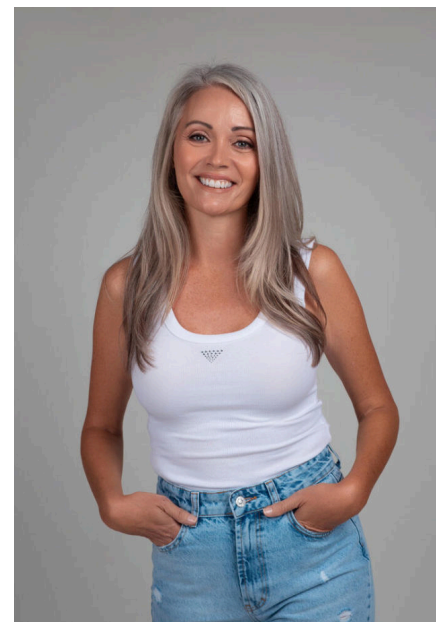

EMODELS

SINCE 2010

Tanya D

EMODELS

SINCE 2010

Fortune Executive - office 2101 Cluster T - Jumeirah Lake Towers - Dubai - UAE

height 170cm | 5'7" bust 91cm | 36" waist 74cm | 29" hips 99cm | 39"
eyes color Blue hair color Grey