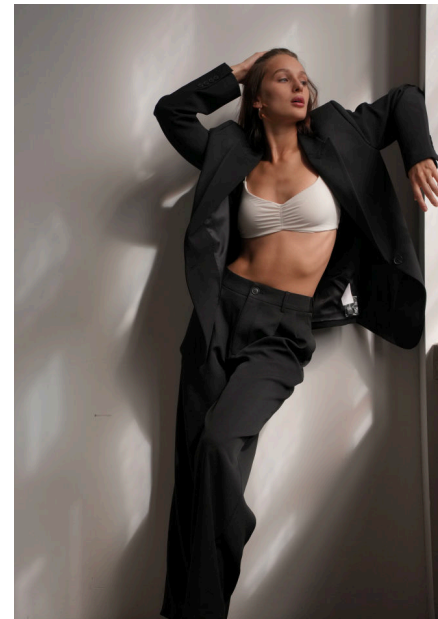

# EMODELS

SINCE 2010

Fortune Executive - office 2101 Cluster T - Jumeirah Lake Towers - Dubai - UAE

height 171cm | 5'7.5" bust 84cm | 33" waist 60cm | 23.5" hips 90cm | 35.5" eyes color Blue/Grey hair color Brown