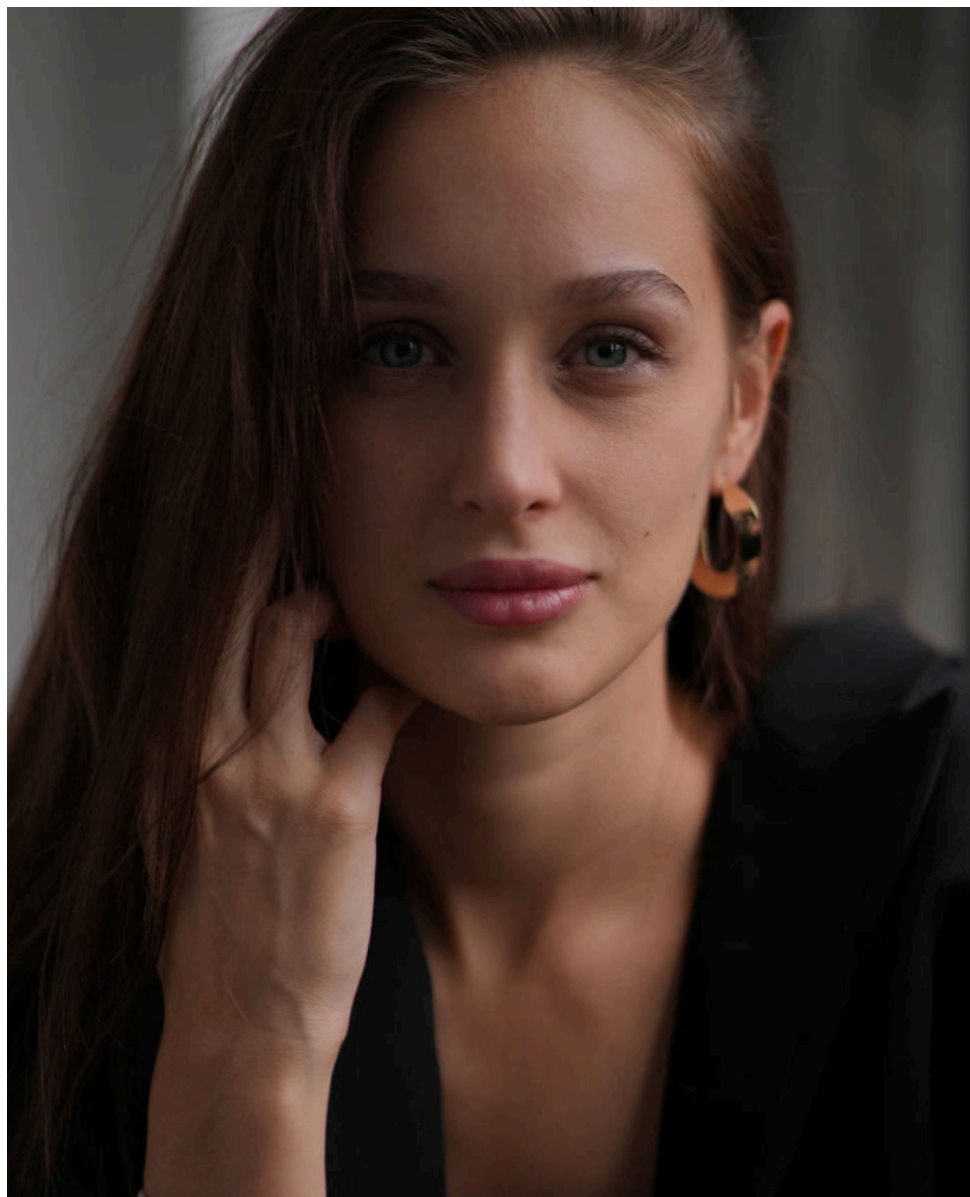

# EMODELS

SINCE 2010

Anastasiia Oc

# EMODELS

SINCE 2010

Fortune Executive - office 2101 Cluster T - Jumeirah Lake Towers - Dubai - UAE

height 171cm | 5'7.5" bust 84cm | 33" waist 60cm | 23.5" hips 90cm | 35.5" eyes color Blue/Grey hair color Brown