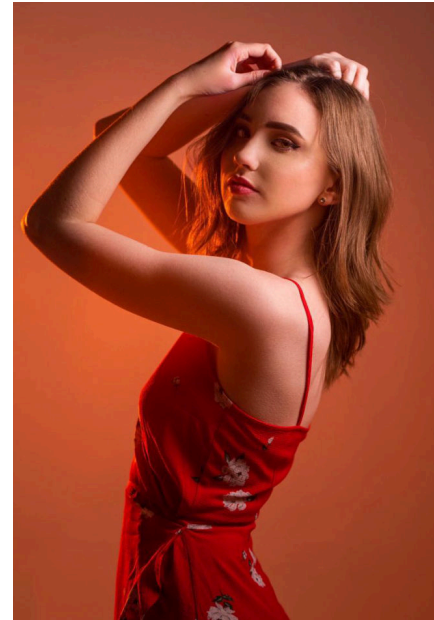

# EMODELS

SINCE 2010

Fortune Executive - office 2101 Cluster T - Jumeirah Lake Towers - Dubai - UAE

height 176cm | 5'9.5" bust 90cm | 35.5" waist 68cm | 27" hips 91cm | 36"  
eyes color Green hair color Brown