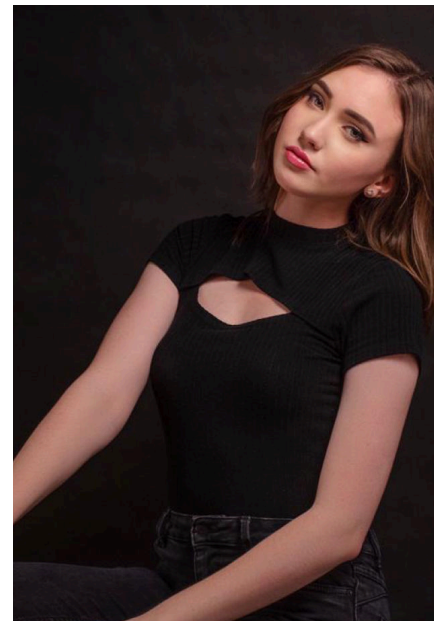

# EMODELS

SINCE 2010

Fortune Executive - office 2101 Cluster T - Jumeirah Lake Towers - Dubai - UAE

height 176cm | 5'9.5" bust 90cm | 35.5" waist 68cm | 27" hips 91cm | 36"  
eyes color Green hair color Brown