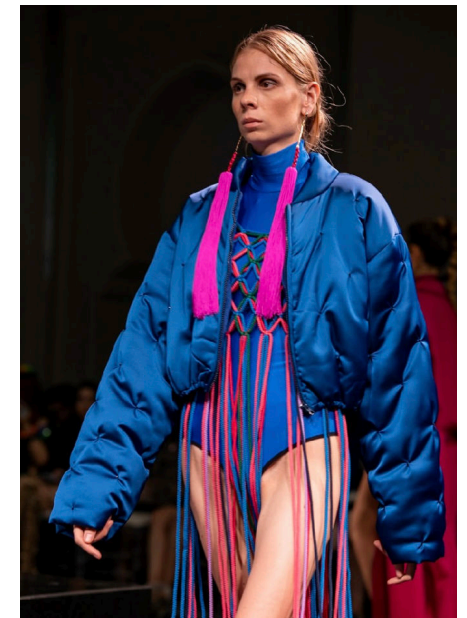

EMODELS

SINCE 2010

Anastasia K

EMODELS

SINCE 2010

Fortune Executive - office 2101 Cluster T - Jumeirah Lake Towers - Dubai - UAE

height 176cm | 5'9.5" bust 81cm | 32" waist 64cm | 25" hips 85cm | 33.5" eyes color Brown hair color Blonde