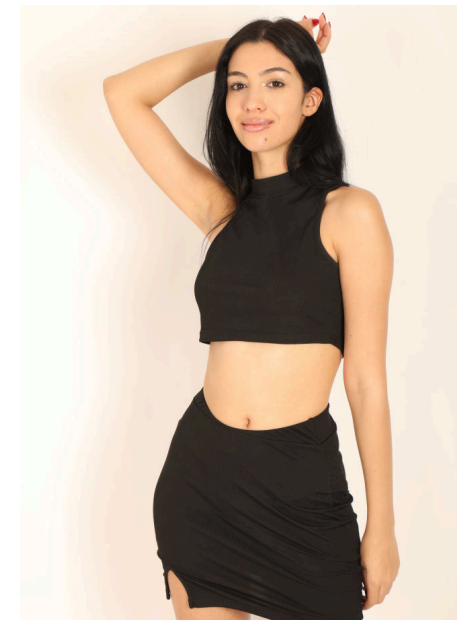

EMODELS

SINCE 2010

Rabaa S

EMODELS

SINCE 2010

Fortune Executive - office 2101 Cluster T - Jumeirah Lake Towers - Dubai - UAE

height 173cm | 5'8" bust 81cm | 32" waist 65cm | 25.5" hips 95cm | 37.5"
eyes color Hazel hair color Black