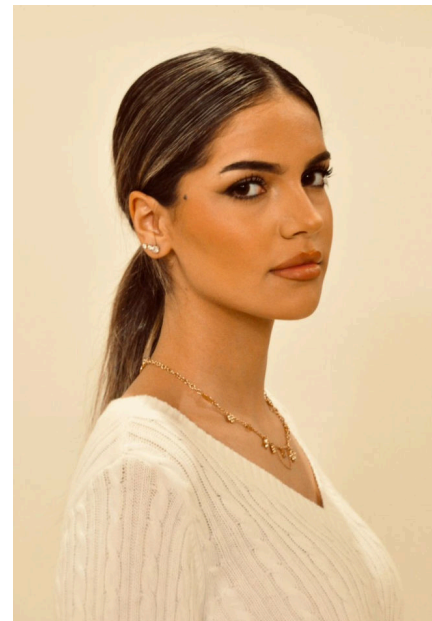

# EMODELS

SINCE 2010

Jood J

# EMODELS

SINCE 2010

Fortune Executive - office 2101 Cluster T - Jumeirah Lake Towers - Dubai - UAE

height167cm | 5'5.5" eyes colorBrown hair colorBlonde