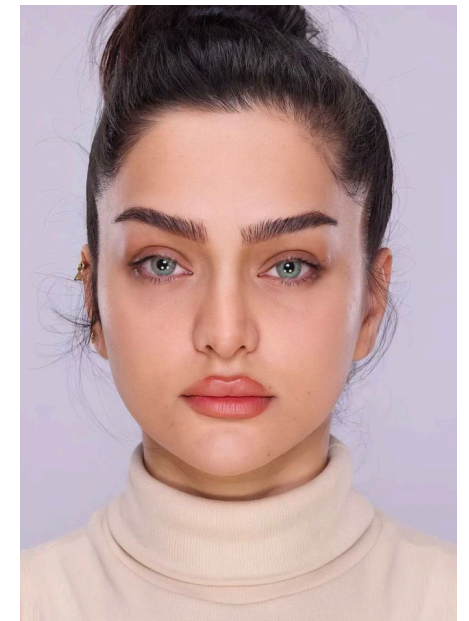

EMODELS

SINCE 2010

Angel A

EMODELS

SINCE 2010

Fortune Executive - office 2101 Cluster T - Jumeirah Lake Towers - Dubai - UAE

height165cm | 5'5" bust86cm | 34" waist71cm | 28" hips97cm | 38"
eyes colorBrown hair colorBrown