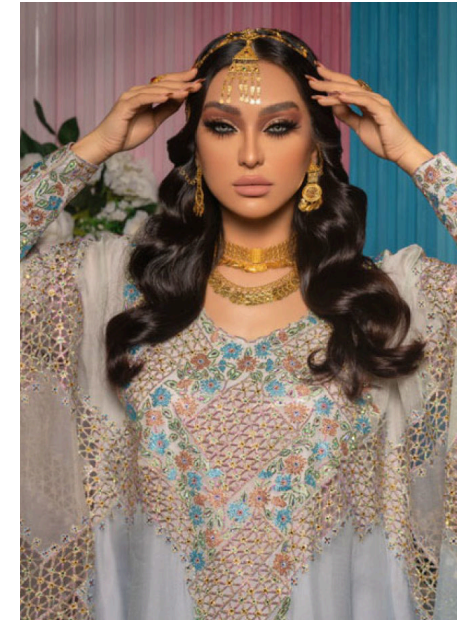

EMODELS

SINCE 2010

Angel A

EMODELS

SINCE 2010

Fortune Executive - office 2101 Cluster T - Jumeirah Lake Towers - Dubai - UAE

height165cm | 5'5" bust86cm | 34" waist71cm | 28" hips97cm | 38"
eyes colorBrown hair colorBrown