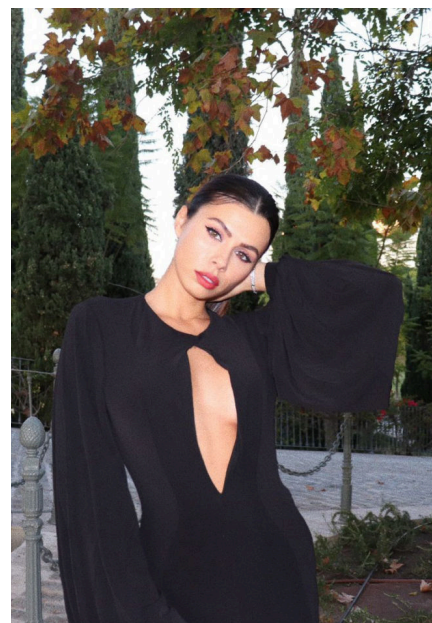

# EMODELS

SINCE 2010

Anna F

# EMODELS

SINCE 2010

Fortune Executive - office 2101 Cluster T - Jumeirah Lake Towers - Dubai - UAE

height 178cm | 5'10" bust 92cm | 36" waist 65cm | 25.5" hips 96cm | 38"  
eyes color Hazel hair color Brown