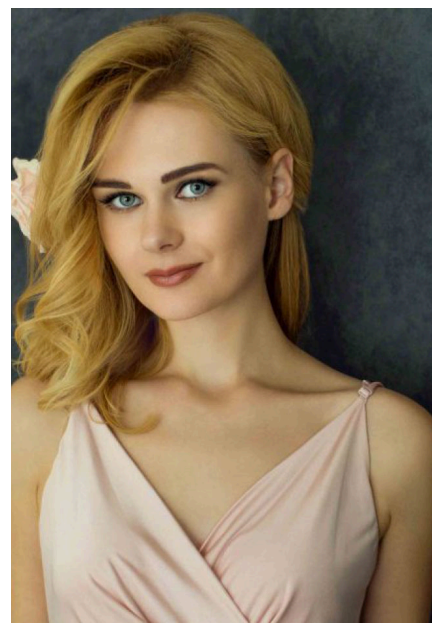

EMODELS

SINCE 2010

Anna T

EMODELS

SINCE 2010

Fortune Executive - office 2101 Cluster T - Jumeirah Lake Towers - Dubai - UAE

height 176cm | 5'9.5" bust 82cm | 32.5" waist 63cm | 25" hips 90cm | 35.5" eyes color Blue/Grey hair color Blonde