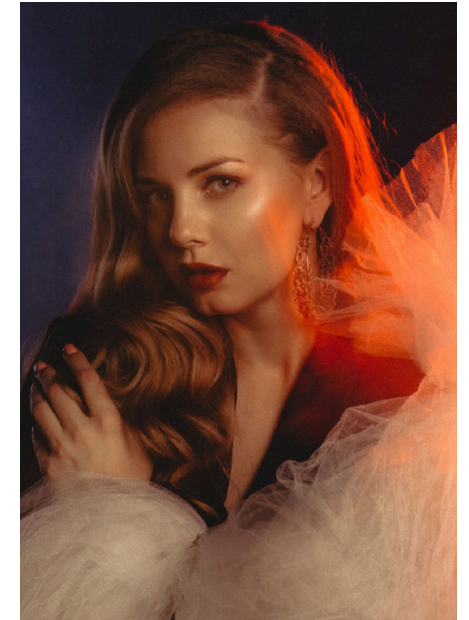

EMODELS

SINCE 2010

Annette S

EMODELS

SINCE 2010

Fortune Executive - office 2101 Cluster T - Jumeirah Lake Towers - Dubai - UAE

height 170cm | 5'7" bust 90cm | 35.5" waist 73cm | 28.5"
eyes color Blue/Grey hair color Blonde