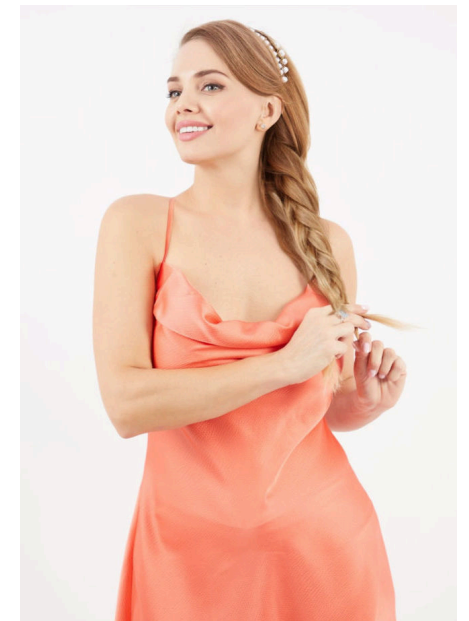

EMODELS

SINCE 2010

Annette S

EMODELS

SINCE 2010

Fortune Executive - office 2101 Cluster T - Jumeirah Lake Towers - Dubai - UAE

height 170cm | 5'7" bust 90cm | 35.5" waist 73cm | 28.5"
eyes color Blue/Grey hair color Blonde