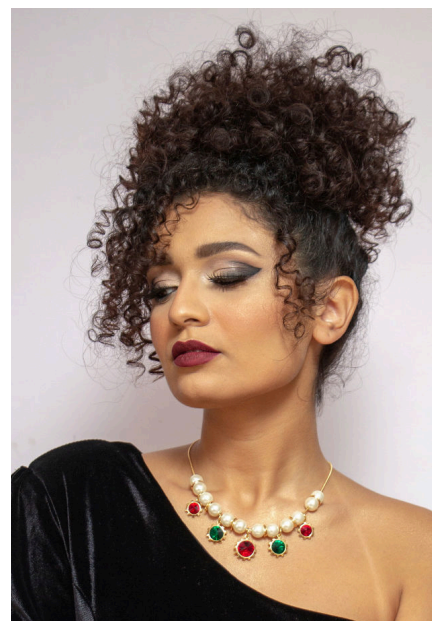

EMODELS

SINCE 2010

Febronia W

EMODELS

SINCE 2010

Fortune Executive - office 2101 Cluster T - Jumeirah Lake Towers - Dubai - UAE

height 160cm | 5'3" bust 83cm | 32.5" waist 64cm | 25" hips 89cm | 35" eyes color Brown hair color Dark Brown