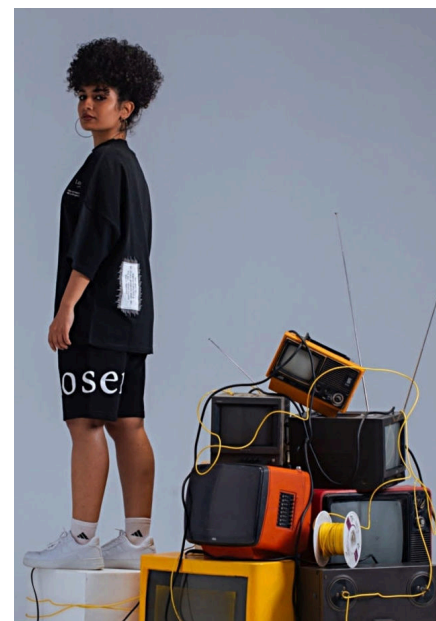

EMODELS

SINCE 2010

Febronia W

EMODELS

SINCE 2010

Fortune Executive - office 2101 Cluster T - Jumeirah Lake Towers - Dubai - UAE

height 160cm | 5'3" bust 83cm | 32.5" waist 64cm | 25" hips 89cm | 35" eyes color Brown hair color Dark Brown