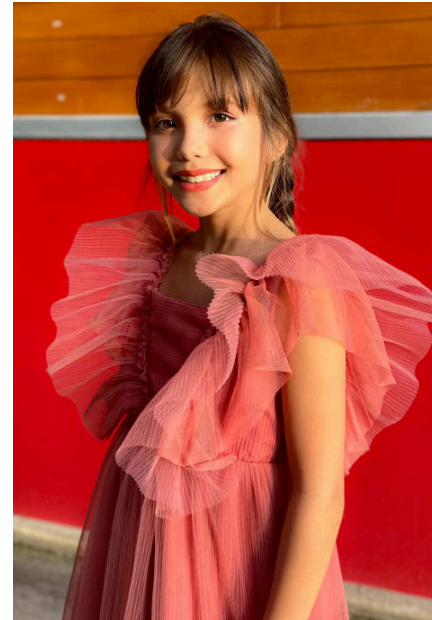

# EMODELS

SINCE 2010

Fortune Executive - office 2101 Cluster T - Jumeirah Lake Towers - Dubai - UAE

height135cm | 4'5" bust21cm | 8.5" eyes colorBrown  
hair colorLight Brown