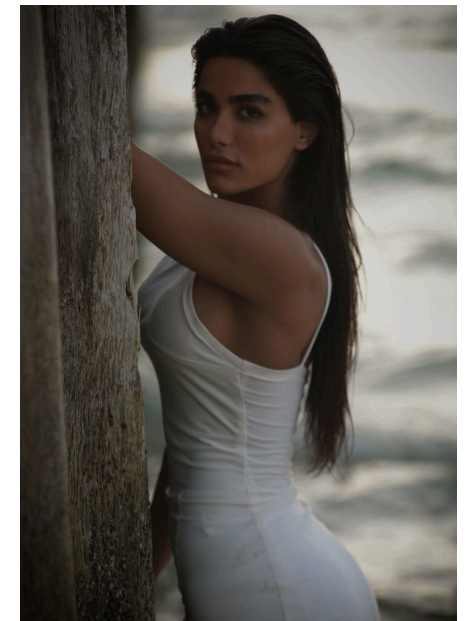

EMODELS

SINCE 2010

Nafise B

EMODELS

SINCE 2010

Fortune Executive - office 2101 Cluster T - Jumeirah Lake Towers - Dubai - UAE

height173cm | 5'8" bust92cm | 36" waist68cm | 27" hips96cm | 38"
eyes colorBrown hair colorBlack