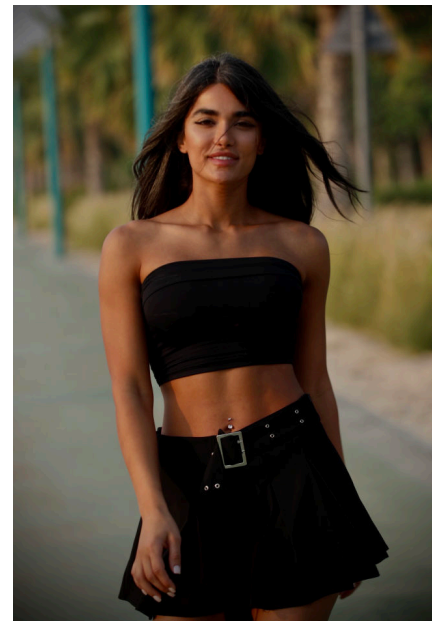

EMODELS

SINCE 2010

Nafise B

EMODELS

SINCE 2010

Fortune Executive - office 2101 Cluster T - Jumeirah Lake Towers - Dubai - UAE

height173cm | 5'8" bust92cm | 36" waist68cm | 27" hips96cm | 38"
eyes colorBrown hair colorBlack