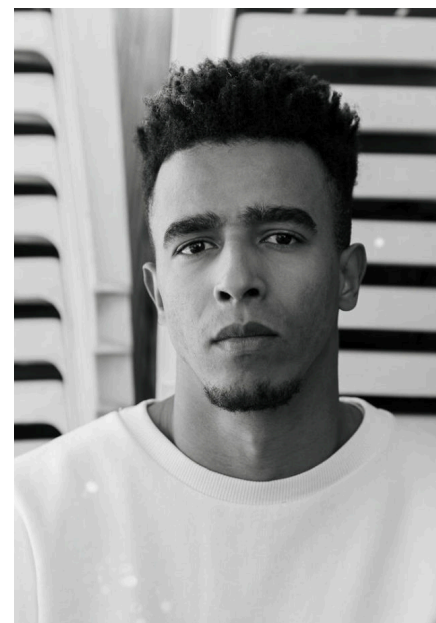

EMODELS

SINCE 2010

Khalid B

EMODELS

SINCE 2010

Fortune Executive - office 2101 Cluster T - Jumeirah Lake Towers - Dubai - UAE

height185cm | 6'1" chest104cm | 41" waist86cm | 34" hips102cm | 40"
eyes colorBrown hair colorBlack